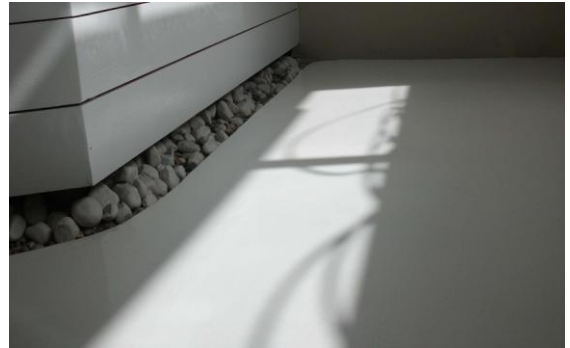

COLOURS STYLES & DESIGNS

All of our systems are available with a mat, silk or high gloss finish and can be applied to almost any surface. Plain colour choices are available to select from our colour chart, although RAL chart colours are also available. We can also match a required colour on request. These colours are also used as a base coat when used with our fleck system.