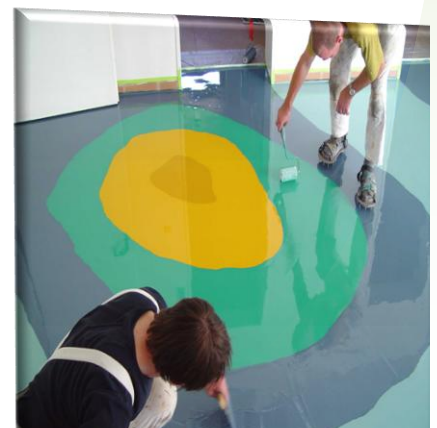

Our resin flooring systems are designed to reflect your business, home and personal individuality. The application of resin floor systems is a specialist trade, installed by specialist contractors; in which we have over 15 years experience. We install resin floors in almost every type of industrial, commercial and domestic building/facility. These resin systems provide cost effective and durable solutions for any surface, indoors or out, and are completely watertight. Our seamless flooring systems are available in infinite colour and texture combinations (see our colour chart) and are also available with various surface finish options. It has many advantages over other flooring solutions due to the low maintenance requirements, easy cleaning and durability.